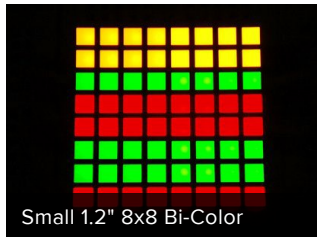

## MAY WE ALSO SUGGEST...

74HC595 Shift Register - 3

TPIC6B595 High Power

Miniature 8x8 Yellow-Green

Half-size breadboard

Small 1.2" 8x8 Bi-Color

MAX7219CNG LED

Small 1.2" 8x8 Ultra Bright