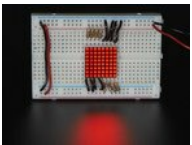

## DESCRIPTION

You will squeak with delight when you hold this adorable miniature LED 8x8 matrix. 0.8" square, it's got everything a big LED matrix has, but bite-sized! There are 16 pins on the side, 8 on each, with 0.1" spacing so you can easily plug it into a breadboard with plenty of space to wire it up

Since the display is in a grid, you'll need to 1:8 multiplex control it. We suggest either using a [74HC595](#) and [TPIC6B595](#) (using the 74HC' to control the 8 anodes at once and then using the TPIC' to drive one cathode at a time) or just using a single [MAX7219](#) which will do the