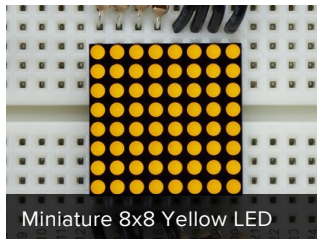

## MAY WE ALSO SUGGEST...

74HC595 Shift Register - 3

TPIC6B595 High Power

Miniature 8x8 Yellow-Green

Half-size breadboard

Small 1.2" 8x8 Bi-Color

MAX7219CNG LED

Small 1.2" 8x8 Ultra Bright