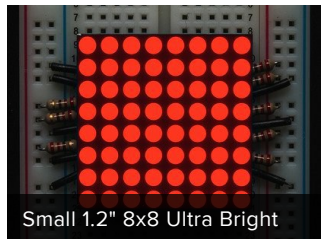

## MAY WE ALSO SUGGEST...

74HC595 Shift Register - 3

TPIC6B595 High Power

Miniature 8x8 Yellow-Green

Half-size breadboard

Small 1.2" 8x8 Bi-Color

MAX7219CNG LED

Small 1.2" 8x8 Ultra Bright