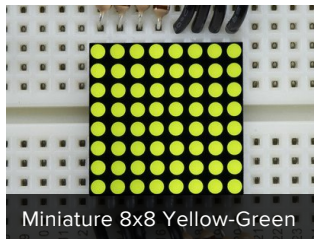

The Arduino playground has a nice set of tutorials introducing the MAX7219 and 8x8 LED matrices

TECHNICAL DETAILS

- [Datasheet](#) - We currently have LuckyLight as the supplier for this matrix. Previously we carried BetLux.
- This is a Common Cathode LED Matrix
- Weight: 2.75g
- [The Arduino playground has a nice set of tutorials introducing the MAX7219 and 8x8 LED matrices](#)
- [Using a high power shift register to drive 8x8 matrices with a NETduino](#)

MAY WE ALSO SUGGEST...

DISTRIBUTORS [EXPAND TO SEE DISTRIBUTORS](#)