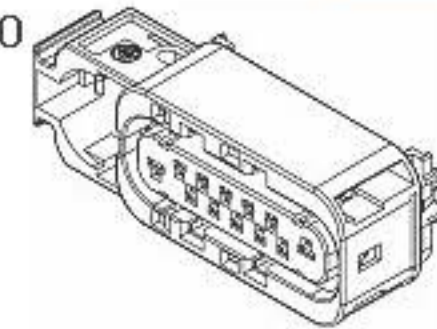

Family ▾

Cavities ▾

Gender ▾

Sealed ▾

Terminal(s) blade size [mm] ▾

Product Segment ▾

Application ▾

[Clear](#)[Search →](#)

## 12 Way Base, 11 usable Medium Gray GT 150 280 Sealed Female Connector Assembly Part #15416722

[Question about this product?](#)[Attributes](#)[Documents \(5\)](#)[Related Products \(57\)](#)

<b>Part #:</b>	15416722
<b>Description:</b>	12 Way Base, 11 usable Medium Gray GT 150 280 Sealed Female Connector Assembly
<b>Product Type:</b>	Connector
<b>Status:</b>	Active
<b>Family:</b>	Mixed
<b>Series:</b>	Mixed
<b>Cavities:</b>	12
<b>Terminal(s) blade size [mm]:</b>	1.5, 2.8
<b>Sealed:</b>	Sealed
<b>Gender:</b>	Female
<b>Material:</b>	Nylon
<b>Weight [g]:</b>	21.19
<b>Color:</b>	Gray Medium
<b>ELV compliant:</b>	Yes
<b>RoHs compliant:</b>	Yes