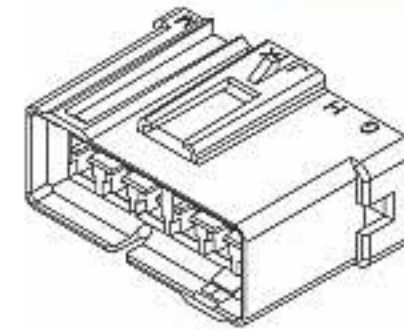

Family

Cavities

Gender

Sealed

Terminal(s) blade size [mm]

Product Segment

Application

[Clear](#)[Search →](#)

12 Way Black Metri-Pack 280 Unsealed Female Connector, Max Current 30 amps Part #12176473

[Question about this product?](#)[Attributes](#)[Documents \(7\)](#)[Related Products \(14\)](#)

Part #:	12176473
Description:	12 Way Black Metri-Pack 280 Unsealed Female Connector, Max Current 30 amps
Product Type:	Connector
Status:	Active
Family:	Metri-Pack
Series:	2.8
Cavities:	12
Terminal(s) blade size [mm]:	2.8
Sealed:	Unsealed
Gender:	Female
Temperature range [°C]:	-40 to 125
Material:	Nylon
Weight [g]:	10.21
Color:	Black
ELV compliant:	Yes
RoHs compliant:	Yes