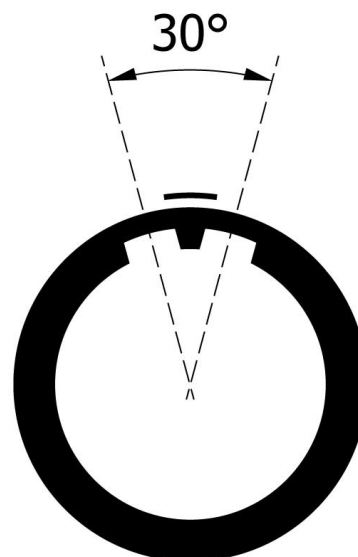

Environment

Technical domain	Audio Video, Energy and Industrial, Medical, Test and Measurement
Environmental sealing (IP rating)	IP68
Endurance	5000 mating cycles
Temperature range	-55°C / +200°C (max. temperature valid for short periods of use.)
Climatic Category	50/175/21
Humidity (max)	<=95% [at 60 deg C /140 F]
Shielding (min)	95 dB (10 MHz)
Shielding (min)	80 dB (1 GHz)
Shock Resistance	100 g [6 ms]
Vibration	15 g [10 Hz - 2000 Hz]
Salt Spray Corrosion	>1000 hr
Cable fixation	
Jacket cable outside diameter [mm]	1.00 - 14.60 mm

Drawings

<https://www.lemo.com/int_en/solutions/originals/k-outdoor-keyed/ega-1k-308-cym.html>

LEMO products and services are provided "as is". LEMO makes no warranties or representations with regard to LEMO product & services or use of them, express, implied or statutory, including for accuracy, completeness, or security. The user is fully responsible for his products and applications using LEMO components.