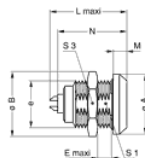

Environment

Technical domain	Audio Video, Energy and Industrial, Medical, Test and Measurement
Environmental sealing (IP rating)	IP68
Endurance	5000 mating cycles
Temperature range	-55°C / +200°C (max. temperature valid for short periods of use.)
Climatic Category	50/175/21
Humidity (max)	<=95% [at 60 deg C /140 F]
Shielding (min)	95 dB (10 MHz)
Shielding (min)	80 dB (1 GHz)
Shock Resistance	100 g [6 ms]
Vibration	15 g [10 Hz - 2000 Hz]
Salt Spray Corrosion	>1000 hr
Cable fixation	
Jacket cable outside diameter [mm]	1.00 - 14.60 mm

Drawings

<https://www.lemo.com/int_en/solutions/originals/k-outdoor-keyed/ega-1k-308-cym.html>

LEMO products and services are provided "as is". LEMO makes no warranties or representations with regard to LEMO product & services or use of them, express, implied or statutory, including for accuracy, completeness, or security. The user is fully responsible for his products and applications using LEMO components.